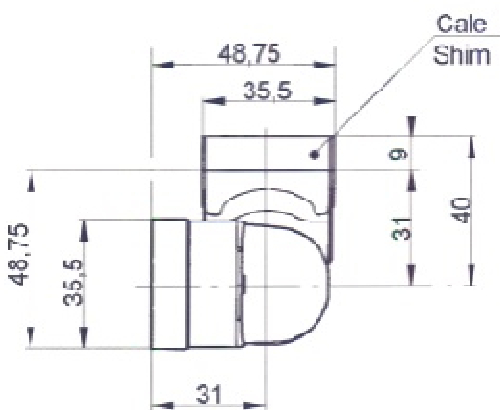

472, 472HP, 472RV, 472RVHP : sans rampe

473, 473HP, 473RV, 473RVHP : avec rampes de décolllement instantané

476, 476HP, 476RV, 476RVHP : sans rampe, tête bêche

CARACTERISTIQUES :

Matière : composite

Version HP (Haute Performance) : axe en inox

Version standard : axe en acier zingué bichromaté

Version RV : avec réglage vertical uniquement

Option : cale 9 mm en composite gris clair

Avis de conformité Hygiène Alimentaire de l'AFSSA

Réf.	472-472HP/473-473HP/476-476HP	Version RV
Poids	275 g	253 g
Nombre de vis de pose	8	8
Diamètre des vis	5 mm	5 mm
Poids maxi de porte	40 kg	40 kg

ADJUSTABLE COMPOSITE HINGES for overlapping doors

Reference : Series 472.472HP - 473.473HP - 476.476HP

Symetrical, invisible and tamperproof fixing screws
Interchangeable for left or right hand doors
Vertical adjustable (± 5 mm) and horizontal (± 2 mm)
For doors from 48 to 80 mm thickness, gasket Included, for
180° opening

3 models and 4 versions:

472, 472HP, 472 RV, 472 RVHP: non rising

473, 473HP, 473 RV, 473 RVHP: rising

476, 476HP, 476 RV, 476 RVHP: non rising, upside down

Features:

Made of: composite

HP version (High Performance): stainless steel pin

Standard version: bichromated steel pin

Version RV: with vertical adjustment only

Option: 9 mm composite shim

AFSSA Hygiene Control

Ref.	472-472HP/473-473HP/476-476HP	Version RV
Weight	275 g	253 g
Number of screws	8	8
Dim. of screws	5 mm	5 mm
Maxi door weight	40 kg	40 kg

472 - 473

FERMOD®