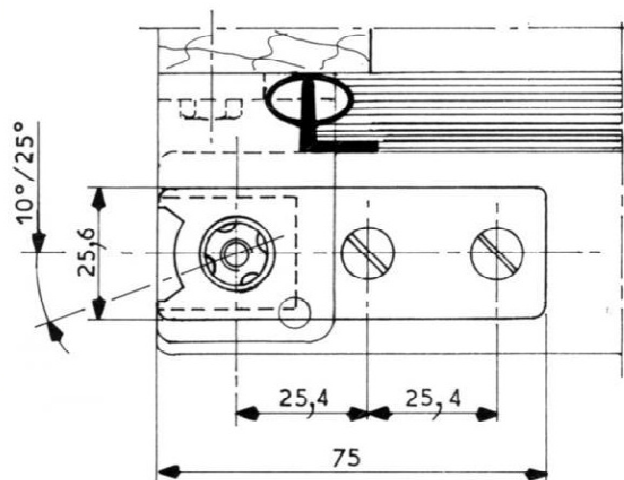

S.A.R.L. FROID REGIS

371 voie romaine - 06190 ROQUEBRUNE CAP MARTIN - FRANCE

www.froid-regis.fr - tel.06.32.98.81.70 - contact@froid-regis.fr

175 - 176

CORPS DE PIVOT A RESSORT pour portillons ou portes légères en surépaisseur

Réf. 175 - 176

175 : avec tête torx

176 : avec tête carré

Interchangeables gauche ou droite

Les pivots fixes supérieur et inférieur ne sont pas fournis

Pré-tension conseillée : entre 10° et 25°

Finition : chromé brillant

PIVOT SPRING HINGE

for light overlapping doors

Reference : 175 - 176

175: TORX

176: SQUARE

Minimum door thickness: 40mm

Interchangeable for left or right hand doors

With or without door stop

Different return forces depending on the spring

Fixed pivots are not supplied

Advised tension: between 10° and 25°

Finish: chromium plated

FERMOD®