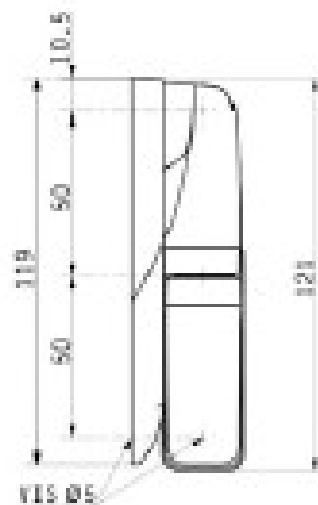

COMPOSITE HINGES

for overlapping doors

Reference : 1370 - 1371

Symetrical, invisible and tamperproof fixing screws
Interchangeable for left or right hand doors

For doors thickness of 35 to 60 mm, gasket included, for
180° opening

2 models:

1370: non rising

1371: rising

Features:

Made of: composite

Bichromated steel pin

Option: 8 mm composite shim

Ref.	1370	1371
Weight	72 g	73 g
Number of screws	6	6
Dim. of screws	5 mm	5 mm
Max. door weight	25 kg	25 kg