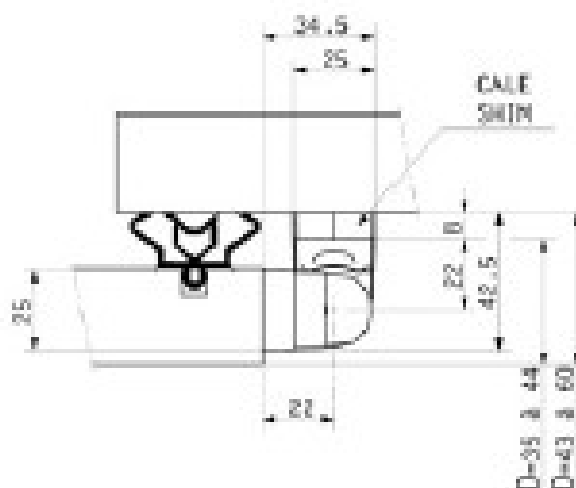

COMPOSITE HINGES

for overlapping doors

Reference : 1370 - 1371

Symetrical, invisible and tamperproof fixing screws
Interchangeable for left or right hand doors

For doors thickness of 35 to 60 mm, gasket included, for
180° opening

2 models:

1370: non rising

1371: rising

Features:

Made of: composite

Bichromated steel pin

Option: 8 mm composite shim

Ref.	1370	1371
Weight	72 g	73 g
Number of screws	6	6
Dim. of screws	5 mm	5 mm
Max. door weight	25 kg	25 kg