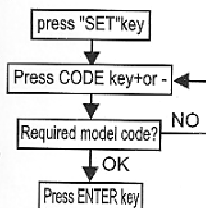

Model setting of remote control

1. Open the battery cover, put 2 AAA(UM-4,R03) batteries as per polar indicated on battery cabin.
2. Find the code from brand code list. If there are many models for one brand, you have to try the first, if it doesn't work, please try the second till it works.
3. Press "SET" key, brand code on LCD will flash, press code "+" or "-" until required brand code appears. Then press "ENTER" key, the brand code stops flashing. Aim at air-conditioner by pressing ON/OFF key, you can control your air conditioner.