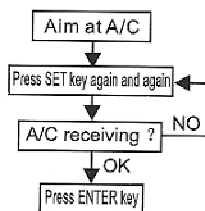

Model setting of remote control

1. Open the battery cover, put 2 AAA(UM-4,R03) batteries as per polar indicated on battery cabin.
2. Find the code from brand code list. If there are many models for one brand, you have to try the first, if it doesn't work, please try the second till it works.
3. Press "SET" key, brand code on LCD will flash, press code "+" or "-" until required brand code appears. Then press "ENTER" key, the brand code stops flashing. Aim at air-conditioner by pressing ON/OFF key, you can control your air conditioner.

Remote Control Auto Search

If you don't know brand of your air-conditioner or you can't find required brand from brand code list, please operate as per the following step:

1. Insert batteries, let remote aim at air-conditioner, press "SET" key again and again. Press it once, brand code adds 1 automatically and emit corresponding receives signal and produces buzzer sound. Then press "ENTER" key.
2. After turning on the air conditioner, try other function keys. If they do not work, repeat above steps until it is correct.