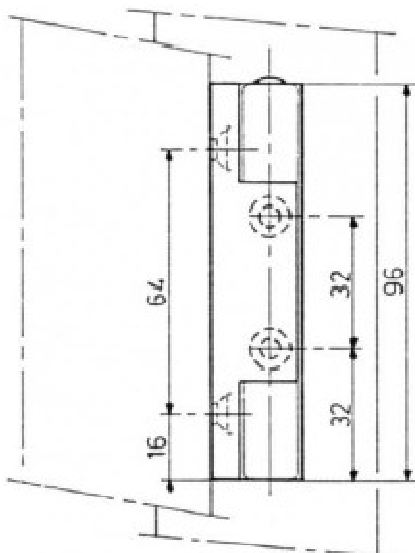

### EDGEMOUNT HINGES

Reference : 401 - 401 PV

From 22 mm thickness upwards, allowing for gasket  
Interchangeable for left or right hand doors  
Non corrosive pin

**401**: satin chromium plated or chromium plated

**401PV**: strap made of black rilsan and fixed part chromium plated or satin chromium plated

Ref.	401	401 PV
Weight	140 g	95 g
Number of screws	4	4
Dim. of screws	5 mm	5 mm
Max. door weight	15 kg	10 kg