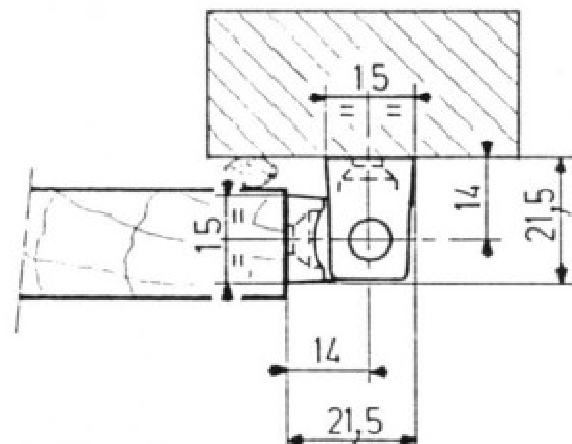

### EDGEMOUNT HINGES

Reference : 401 - 401 PV

From 22 mm thickness upwards, allowing for gasket  
Interchangeable for left or right hand doors  
Non corrosive pin

**401**: satin chromium plated or chromium plated

**401PV**: strap made of black rilsan and fixed part chromium plated or satin chromium plated

Ref.	401	401 PV
Weight	140 g	95 g
Number of screws	4	4
Dim. of screws	5 mm	5 mm
Max. door weight	15 kg	10 kg